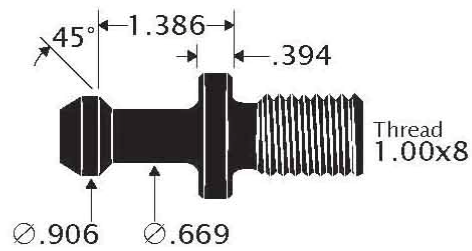

CAT-50 Retention Knob

Fryer Part# TOL-5454
Fryer Part# TOL-5446 (for CTS)