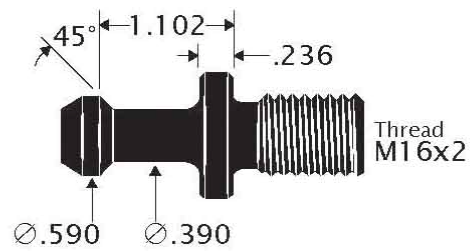

BT-40 Retention Knob

Fryer Part# TOL-5458
Fryer Part# TOL-5464 (for CTS)