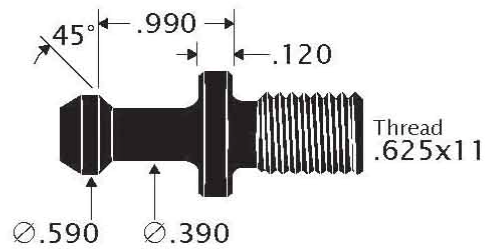

# CAT-40 Retention Knob

Fryer Part# TOL-5450  
Fryer Part# TOL-5456 (for CTS)